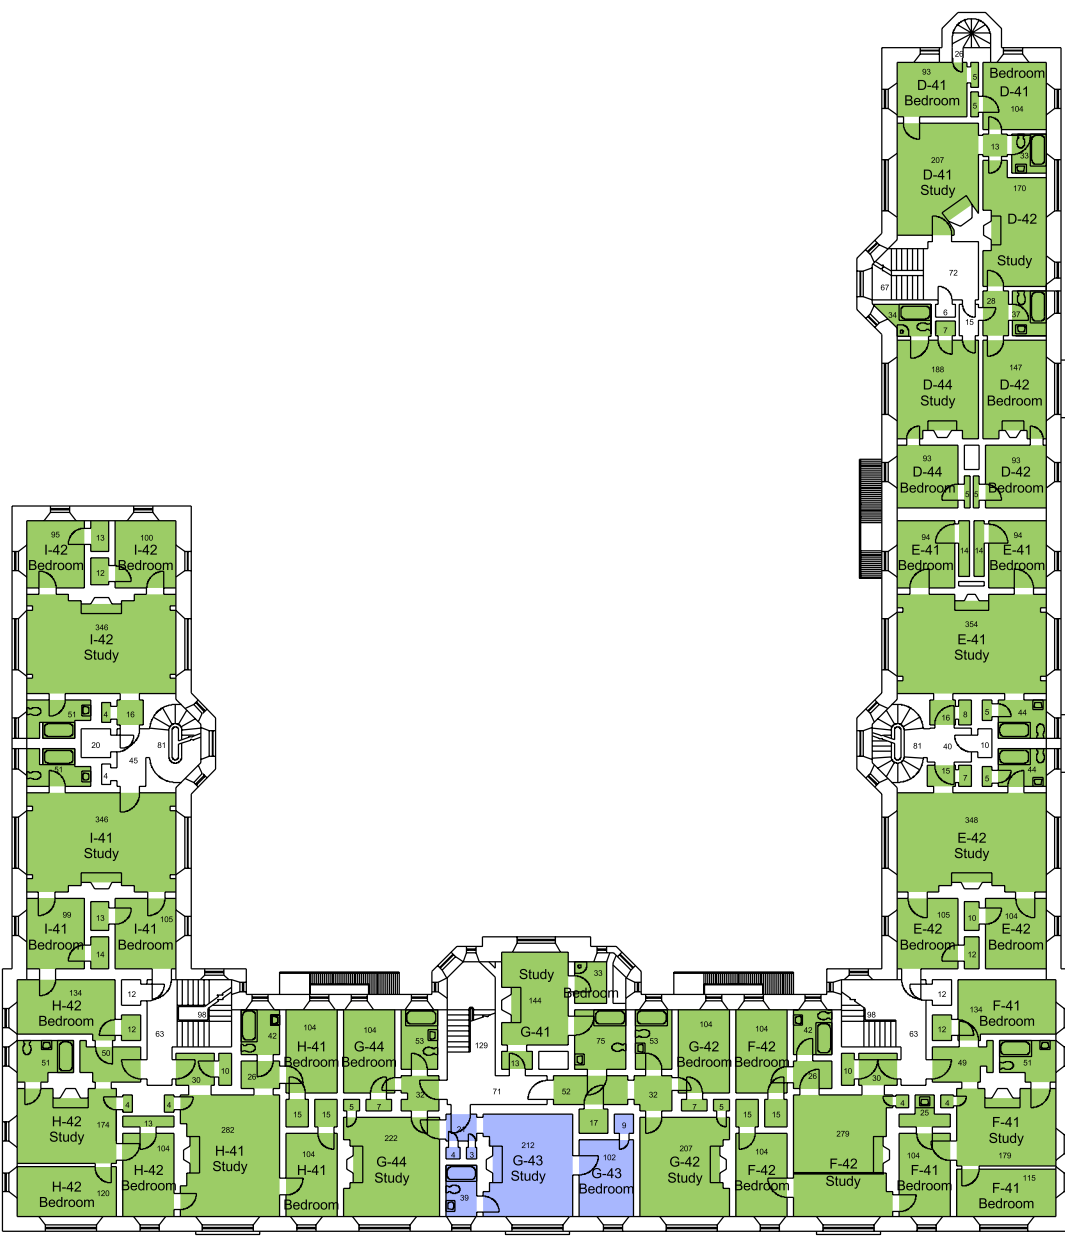

SAPHYRE Spatial Database

Ground Floor
Adams House

Users

- HUDS
- PhysRes
- shared
- student
- tutor

10 0 10 20 30 40 Feet

SAPHYRE Spatial Database

**First Floor
Adams House**

Users

- ResDean
- renter
- shared
- staff
- student
- tutor

SAPHYRE Spatial Database

Second Floor
Adams House

Users

- guest
- student
- tutor

SAPHYRE Spatial Database

**Third Floor
Adams House**

Users
■ student
■ tutor

20 0 20 40 Feet

SAPHYRE Spatial Database

**Fourth Floor
Adams House**

Users
■ student
■ tutor

10 0 10 20 30 40 Feet

SAPHYRE Spatial Database

**Fifth Floor
Adams House**

Users
student

10 0 10 20 30 40 Feet

CL01

Study

J-102

J-102

Bedroom

J-102

Bedroom