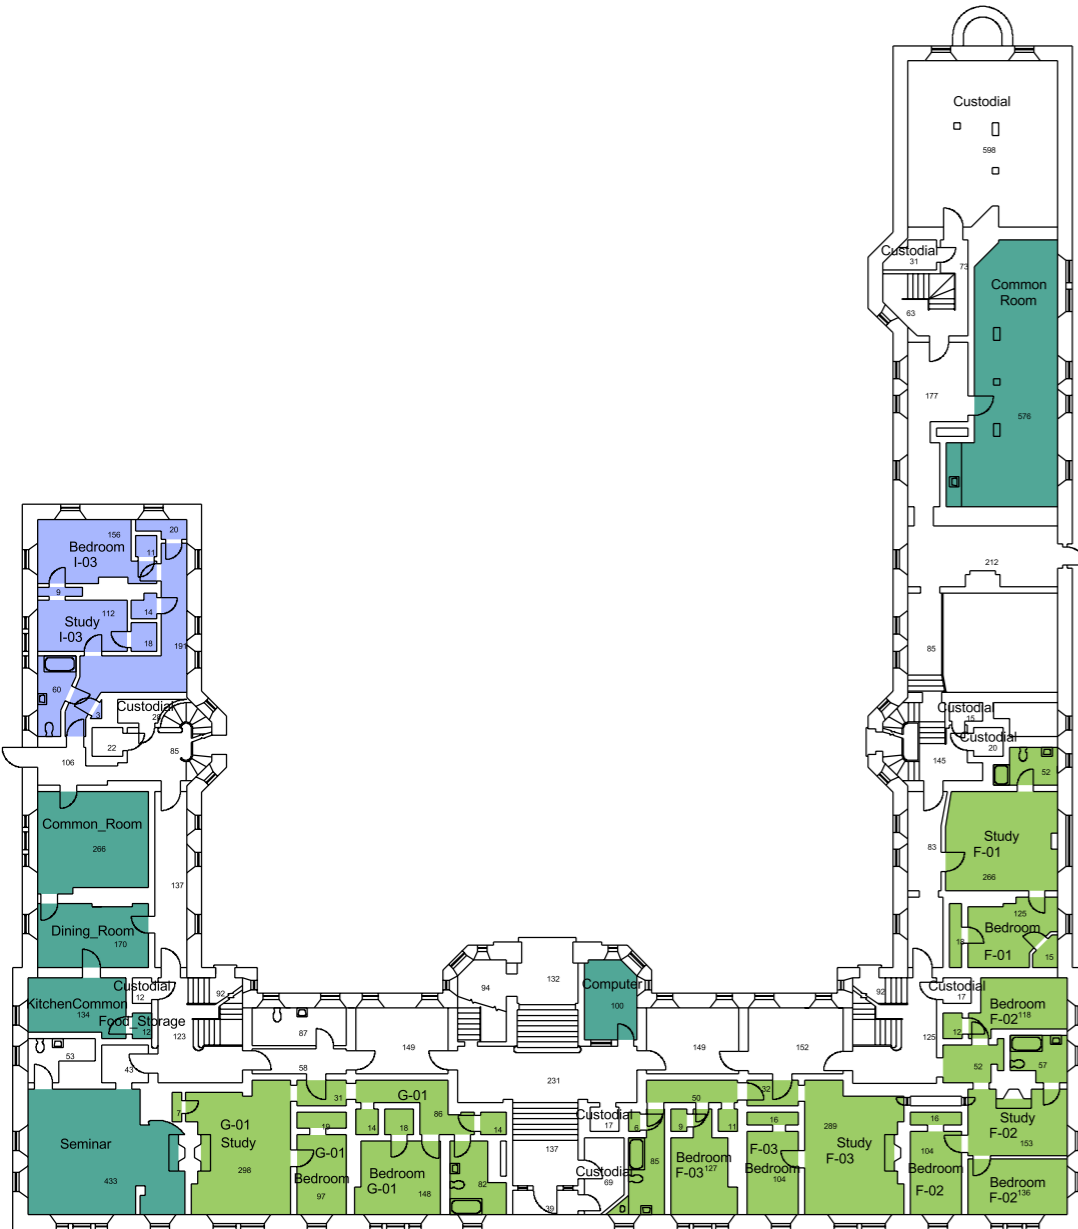

SAPHYRE Spatial Database

Ground Floor
Adams House

Users

- HUDS
- PhysRes
- shared
- student
- tutor

10 0 10 20 30 40 Feet

SAPHYRE Spatial Database

**First Floor
Adams House**

Users

- ResDean
- renter
- shared
- staff
- student
- tutor

SAPHYRE Spatial Database

Second Floor
Adams House

Users

- guest
- student
- tutor

SAPHYRE Spatial Database

**Third Floor
Adams House**

Users
■ student
■ tutor

20 0 20 40 Feet

SAPHYRE Spatial Database

**Fourth Floor
Adams House**

Users
■ student
■ tutor

10 0 10 20 30 40 Feet

SAPHYRE Spatial Database

**Fifth Floor
Adams House**

Users
student