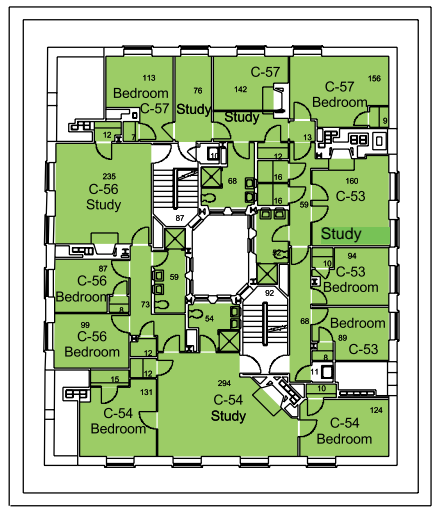

- ResDean
- renter
- shared
- staff
- student
- tutor

SAPHYRE Spatial Database

Second Floor
Adams House

Users

- guest
- student
- tutor

SAPHYRE Spatial Database

**Third Floor
Adams House**

Users
■ student
■ tutor

20 0 20 40 Feet

SAPHYRE Spatial Database

**Fourth Floor
Adams House**

Users
■ student
■ tutor

10 0 10 20 30 40 Feet

SAPHYRE Spatial Database

**Fifth Floor
Adams House**

Users
student

10 0 10 20 30 40 Feet

CL01

Study

J-102

J-102

Bedroom

J-102

Bedroom

J-104

Bedroom

J-104

Bedroom

J-104

CL02

Study

J-102