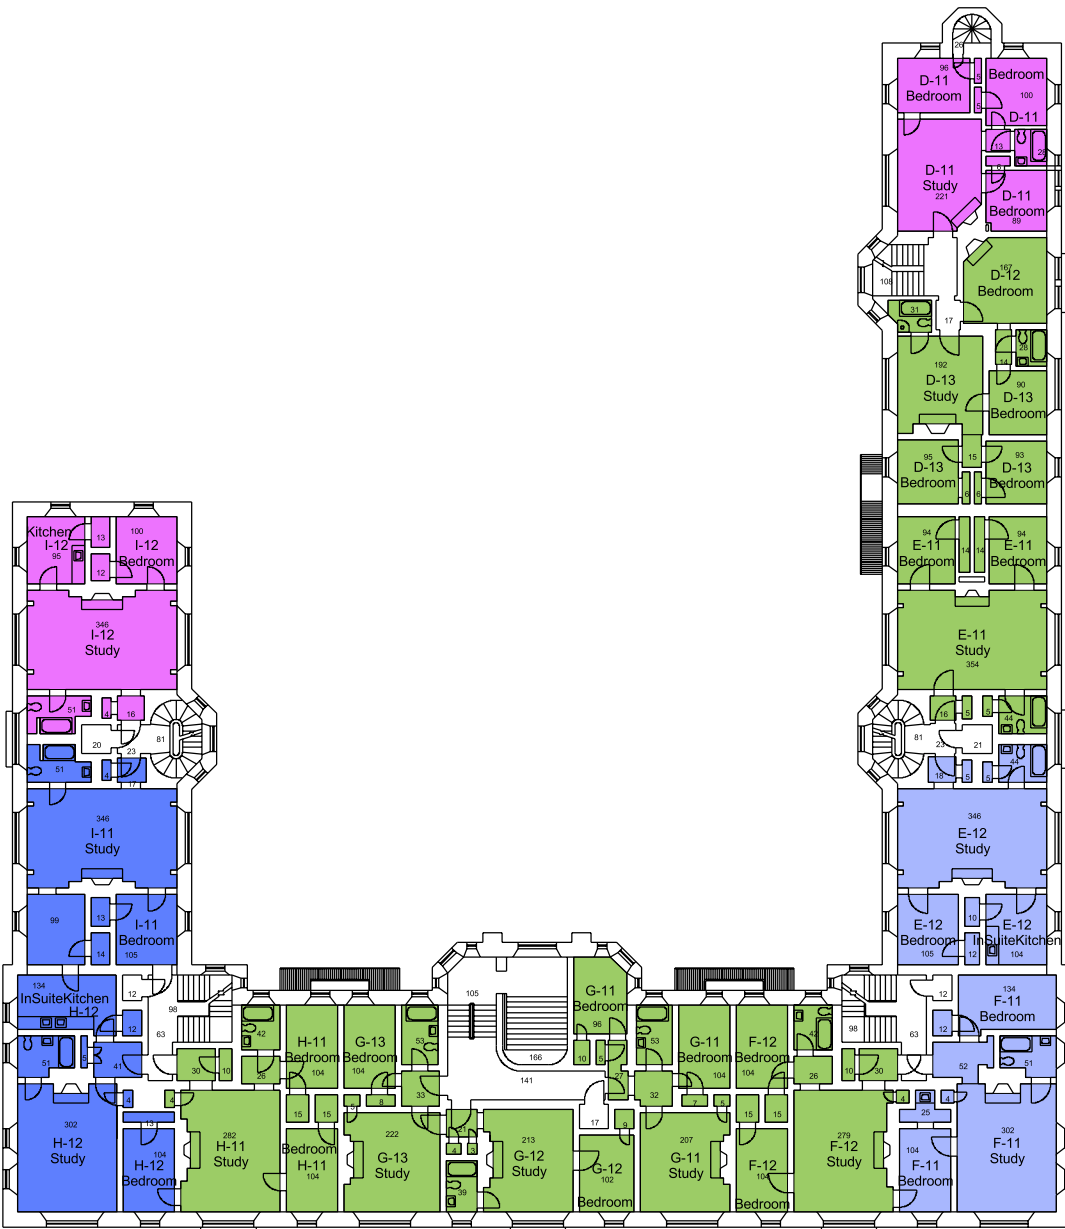

SAPHYRE Spatial Database

Ground Floor
Adams House

Users

- HUDS
- PhysRes
- shared
- student
- tutor

10 0 10 20 30 40 Feet

SAPHYRE Spatial Database

**First Floor
Adams House**

Users

- ResDean
- renter
- shared
- staff
- student
- tutor

SAPHYRE Spatial Database

Second Floor
Adams House

Users

- guest
- student
- tutor

SAPHYRE Spatial Database

**Third Floor
Adams House**

Users
■ student
■ tutor

20 0 20 40 Feet

SAPHYRE Spatial Database

**Fourth Floor
Adams House**

Users
■ student
■ tutor

10 0 10 20 30 40 Feet

SAPHYRE Spatial Database

**Fifth Floor
Adams House**

Users
student