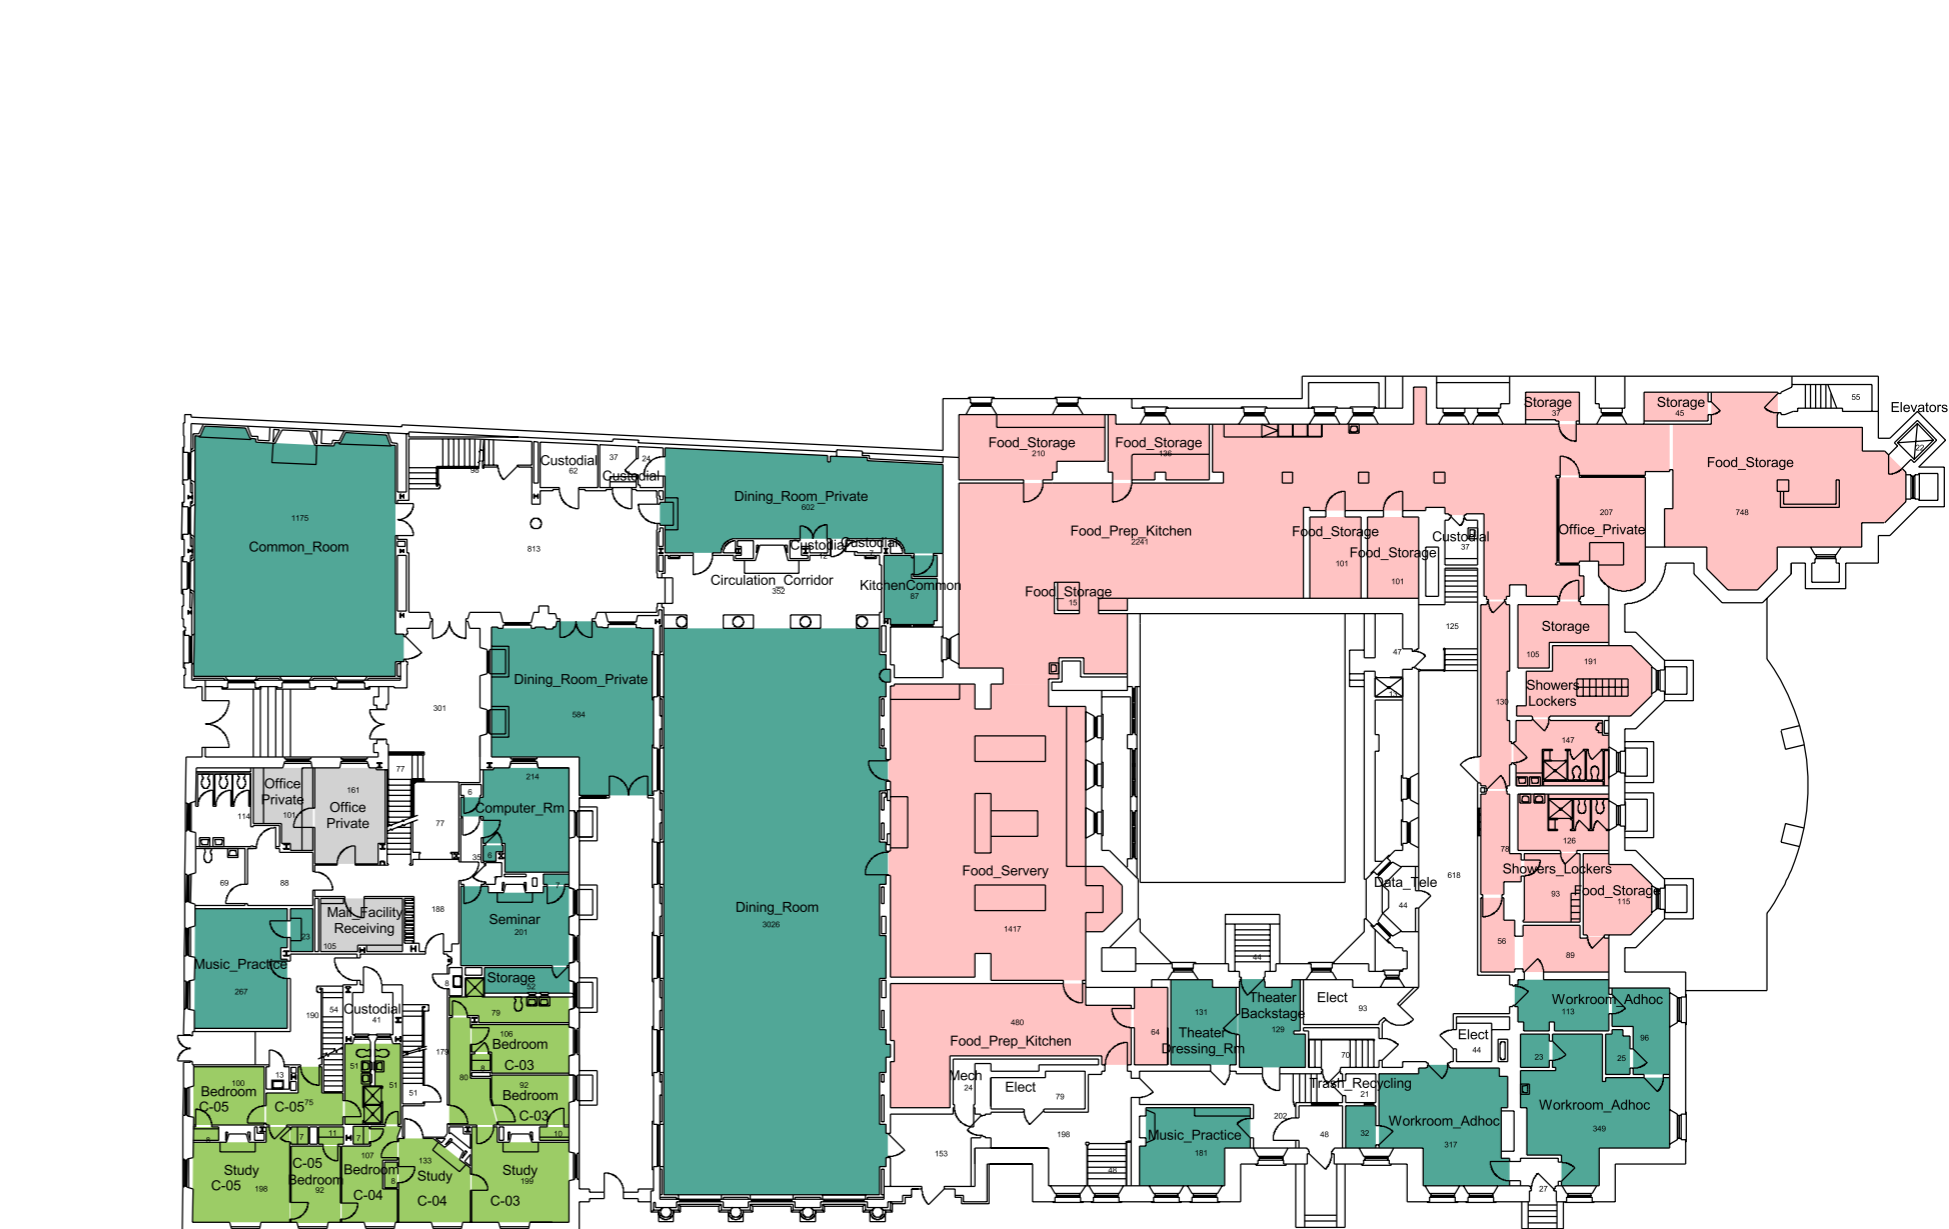

SAPHYRE Spatial Database

Ground Floor
Adams House

Users

- HUDS
- PhysRes
- shared
- student
- tutor

10 0 10 20 30 40 Feet

SAPHYRE Spatial Database

**First Floor
Adams House**

Users

- ResDean
- renter
- shared
- staff
- student
- tutor

SAPHYRE Spatial Database

Second Floor
Adams House

Users

- guest
- student
- tutor

SAPHYRE Spatial Database

**Third Floor
Adams House**

Users
■ student
■ tutor

20 0 20 40 Feet

SAPHYRE Spatial Database

**Fourth Floor
Adams House**

Users
■ student
■ tutor

10 0 10 20 30 40 Feet

SAPHYRE Spatial Database

**Fifth Floor
Adams House**

Users
student