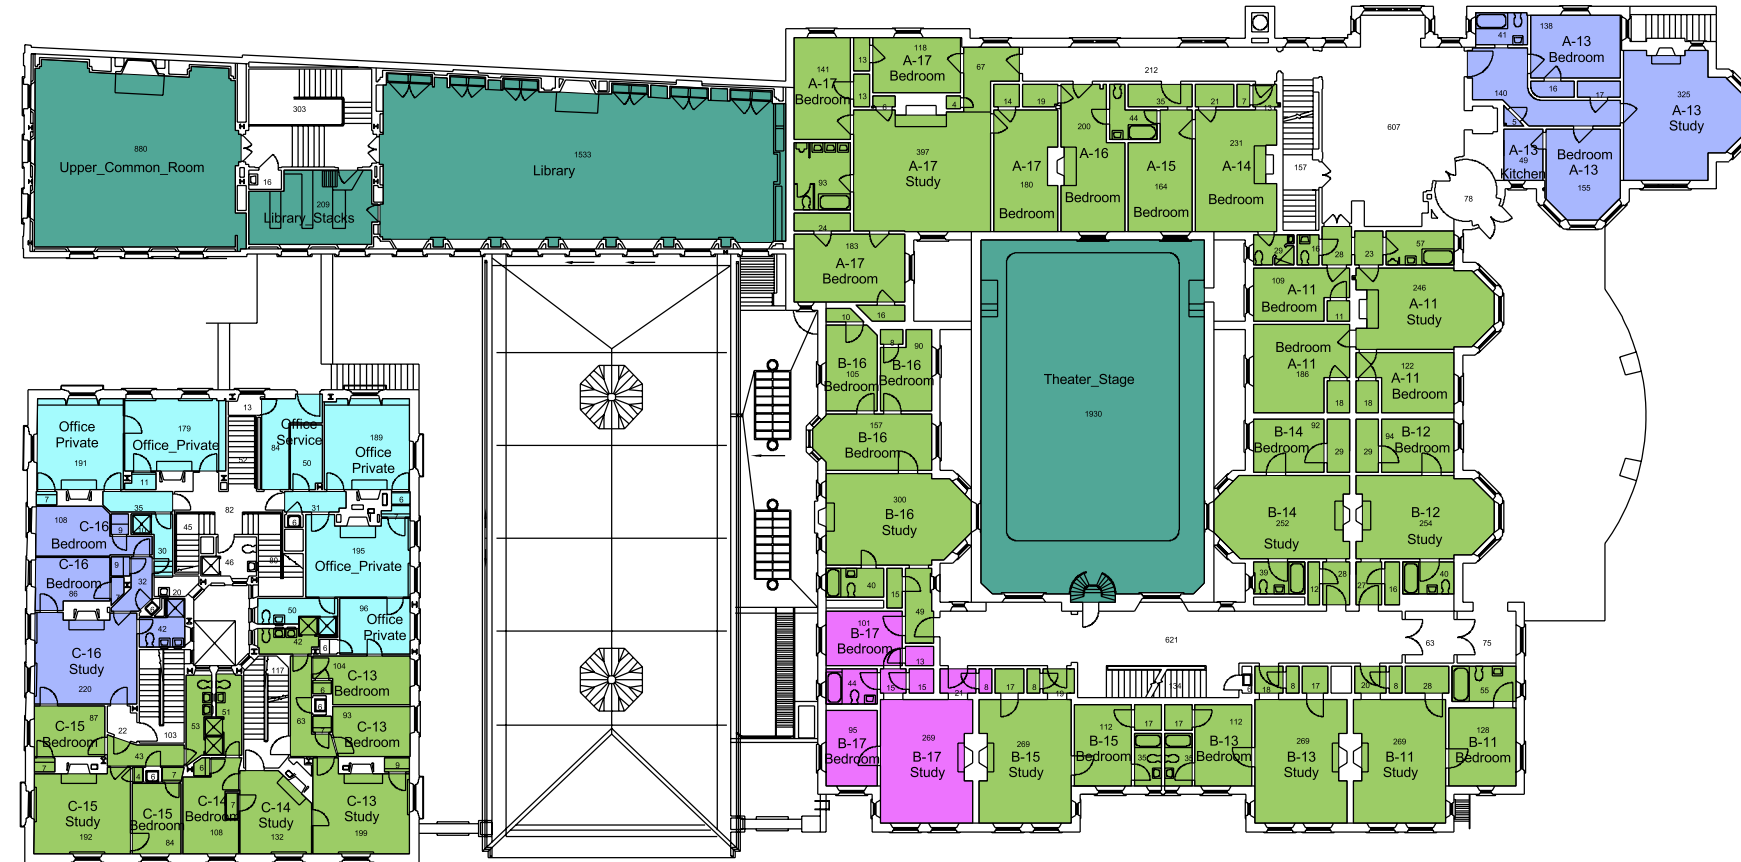

SAPHYRE Spatial Database

Ground Floor
Adams House

Users

- HUDS
- PhysRes
- shared
- student
- tutor

10 0 10 20 30 40 Feet

SAPHYRE Spatial Database

**First Floor
Adams House**

Users

- ResDean
- renter
- shared
- staff
- student
- tutor

SAPHYRE Spatial Database

Second Floor
Adams House

Users

- guest
- student
- tutor

SAPHYRE Spatial Database

**Third Floor
Adams House**

Users
■ student
■ tutor

20 0 20 40 Feet

SAPHYRE Spatial Database

**Fourth Floor
Adams House**

Users
■ student
■ tutor

10 0 10 20 30 40 Feet

SAPHYRE Spatial Database

**Fifth Floor
Adams House**

Users
student