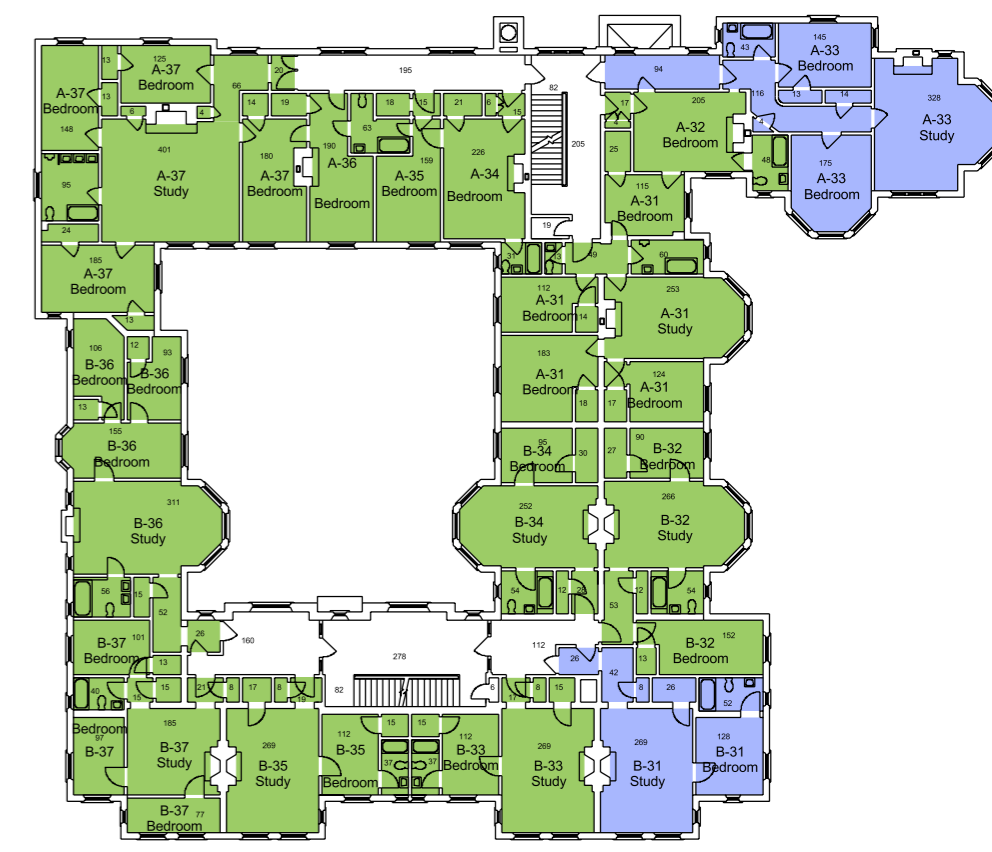

SAPHYRE Spatial Database

Ground Floor
Adams House

Users

- HUDS
- PhysRes
- shared
- student
- tutor

10 0 10 20 30 40 Feet

SAPHYRE Spatial Database

**First Floor
Adams House**

Users

- ResDean
- renter
- shared
- staff
- student
- tutor

SAPHYRE Spatial Database

Second Floor
Adams House

Users

- guest
- student
- tutor

SAPHYRE Spatial Database

**Third Floor
Adams House**

Users
■ student
■ tutor

20 0 20 40 Feet

SAPHYRE Spatial Database

**Fourth Floor
Adams House**

Users
■ student
■ tutor

10 0 10 20 30 40 Feet

SAPHYRE Spatial Database

**Fifth Floor
Adams House**

Users
student

10 0 10 20 30 40 Feet

CL01

Study

J-102

J-102

Bedroom

J-102

Bedroom