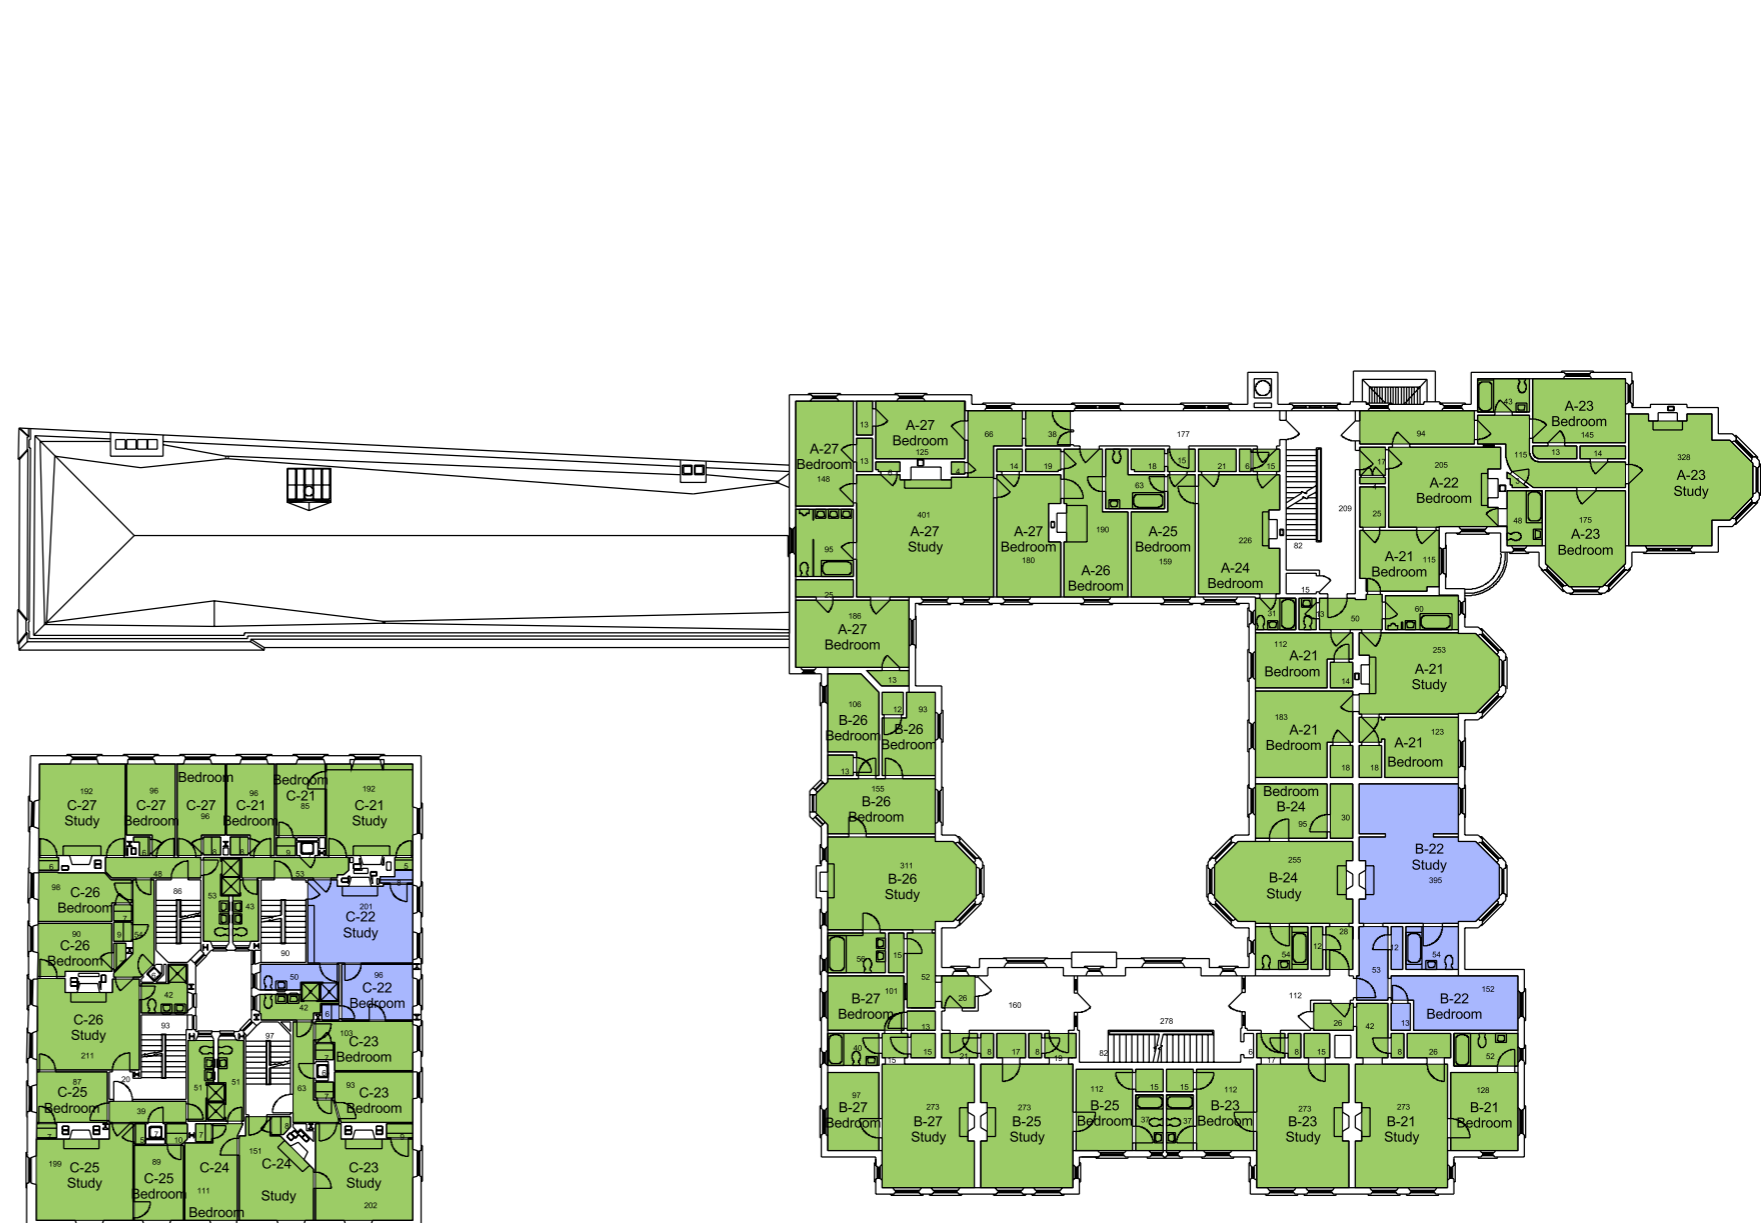

SAPHYRE Spatial Database

Ground Floor
Adams House

Users

- HUDS
- PhysRes
- shared
- student
- tutor

10 0 10 20 30 40 Feet

SAPHYRE Spatial Database

**First Floor
Adams House**

Users

- ResDean
- renter
- shared
- staff
- student
- tutor

SAPHYRE Spatial Database

Second Floor
Adams House

Users

- guest
- student
- tutor

SAPHYRE Spatial Database

**Third Floor
Adams House**

Users
■ student
■ tutor

20 0 20 40 Feet

SAPHYRE Spatial Database

**Fourth Floor
Adams House**

Users
■ student
■ tutor

10 0 10 20 30 40 Feet

SAPHYRE Spatial Database

**Fifth Floor
Adams House**

Users
student

10 0 10 20 30 40 Feet

CL01

Study

J-102

J-102

Bedroom

J-102

Bedroom