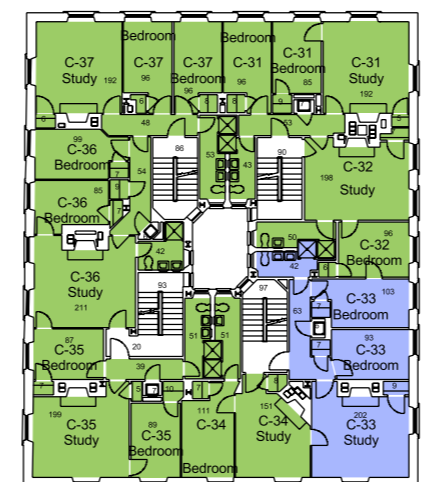

SAPHYRE Spatial Database

Ground Floor
Adams House

Users

- HUDS
- PhysRes
- shared
- student
- tutor

10 0 10 20 30 40 Feet

SAPHYRE Spatial Database

**First Floor
Adams House**

Users

- ResDean
- renter
- shared
- staff
- student
- tutor

SAPHYRE Spatial Database

Second Floor
Adams House

Users

- guest
- student
- tutor

SAPHYRE Spatial Database

**Third Floor
Adams House**

Users
■ student
■ tutor

20 0 20 40 Feet

SAPHYRE Spatial Database

**Fourth Floor
Adams House**

Users
■ student
■ tutor

10 0 10 20 30 40 Feet

SAPHYRE Spatial Database

**Fifth Floor
Adams House**

Users
student

10 0 10 20 30 40 Feet

CL01

Study

J-102

J-102

Bedroom

J-102

Bedroom