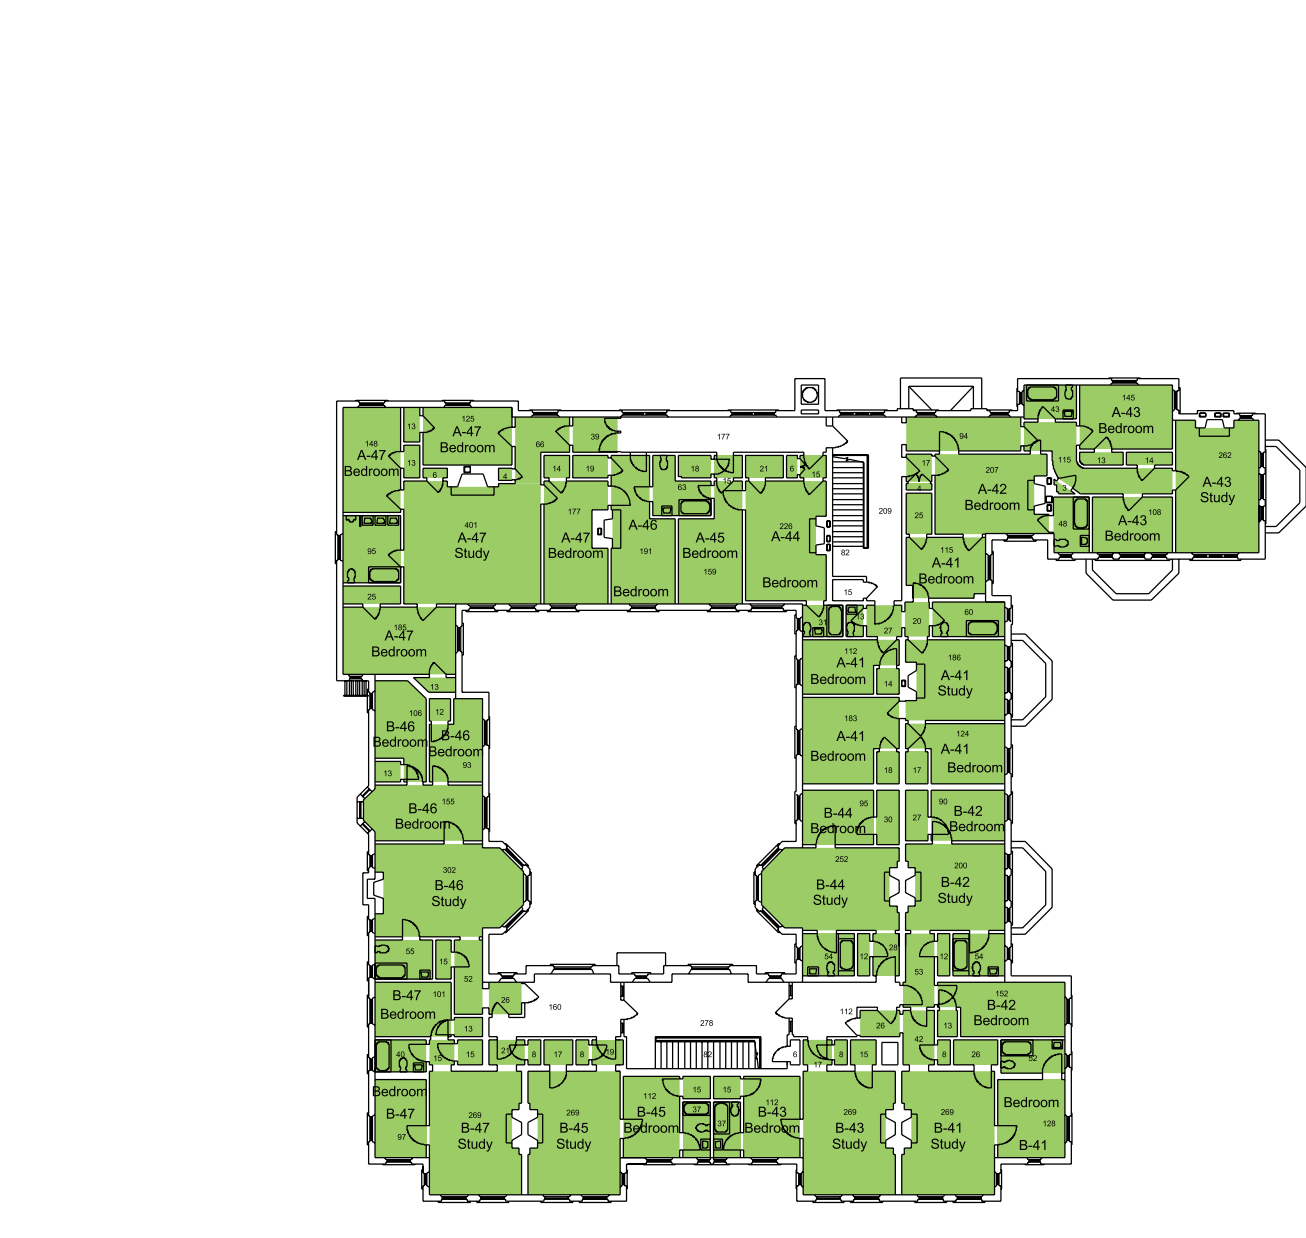

- ResDean
- renter
- shared
- staff
- student
- tutor

SAPHYRE Spatial Database

Second Floor
Adams House

Users

- guest
- student
- tutor

SAPHYRE Spatial Database

**Third Floor
Adams House**

Users
■ student
■ tutor

20 0 20 40 Feet

SAPHYRE Spatial Database

**Fourth Floor
Adams House**

Users
■ student
■ tutor

10 0 10 20 30 40 Feet

SAPHYRE Spatial Database

**Fifth Floor
Adams House**

Users
student

10 0 10 20 30 40 Feet

CL01

Study

J-102

J-102

Bedroom

J-102

Bedroom